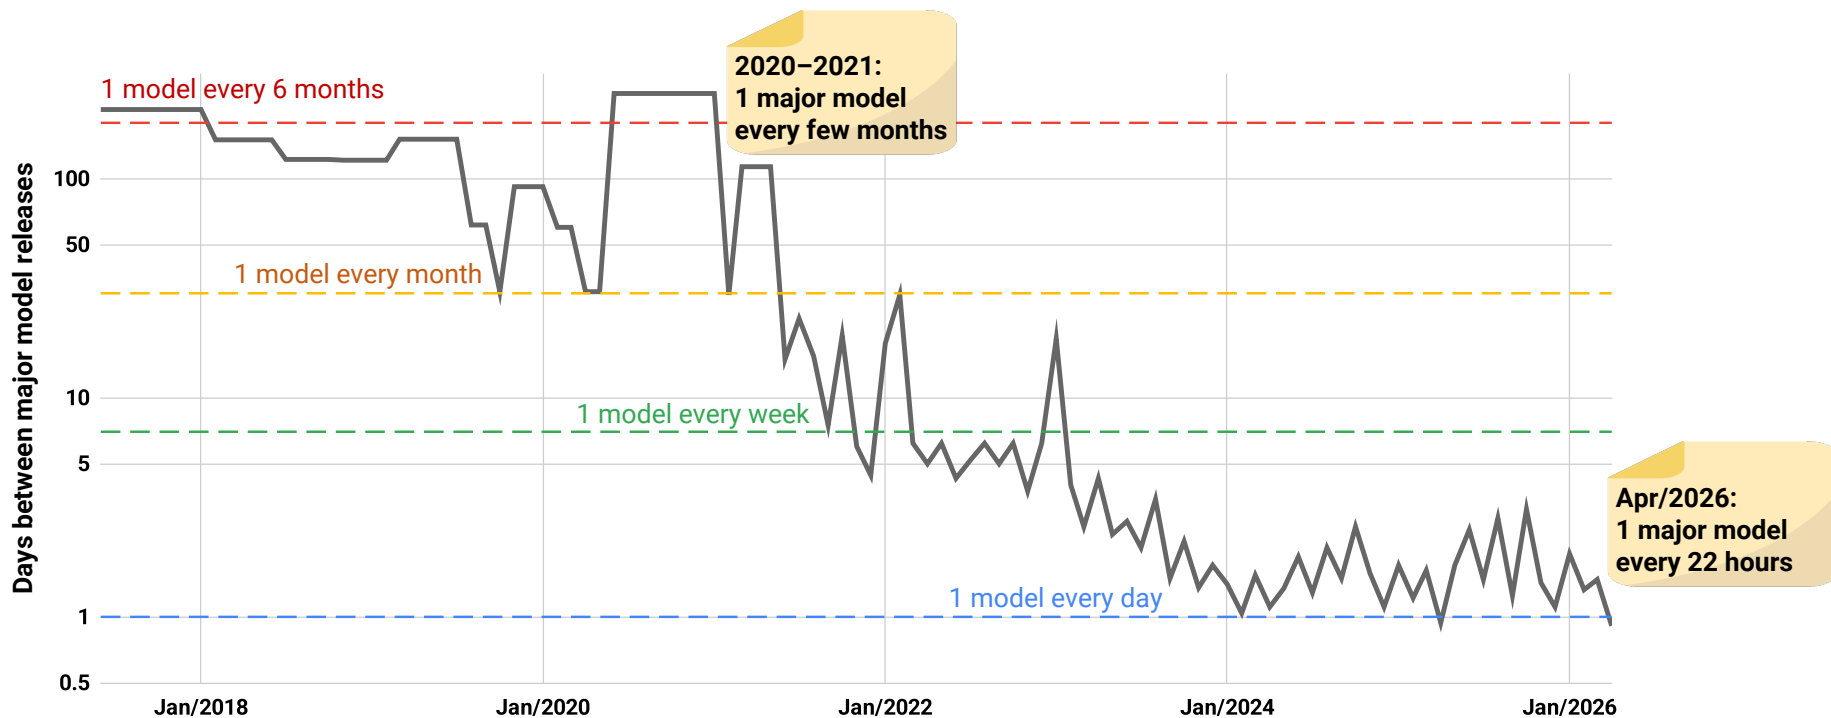

LLM RELEASES COMPRESS FROM MONTHS TO HOURS

TIMEFRAME:
JUN/2017–APR/2026