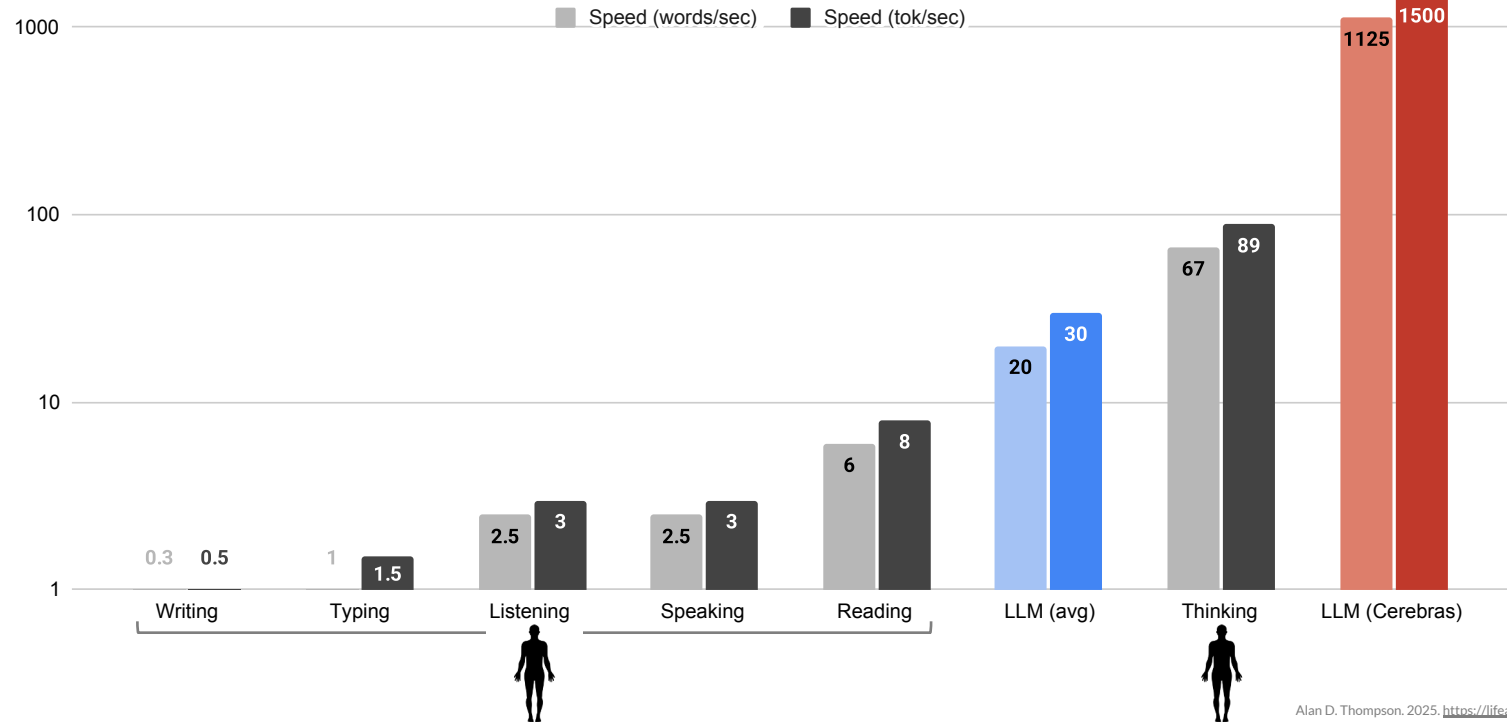

HUMAN VS AI PROCESSING SPEED (FEB/2025)