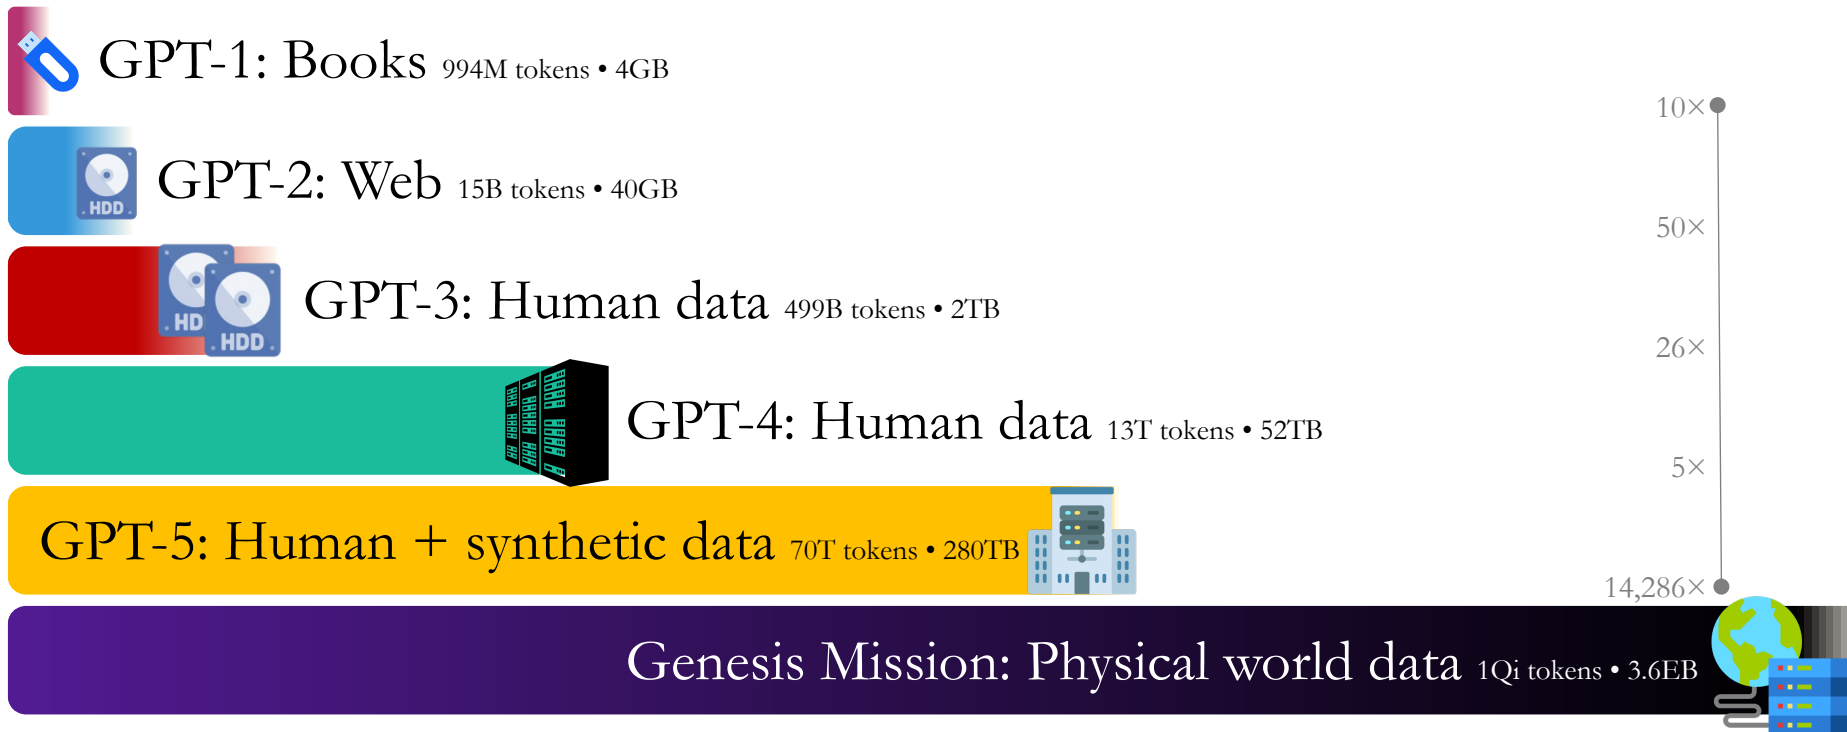

DATASET SCALING: GPT TO GENESIS MISSION 2026