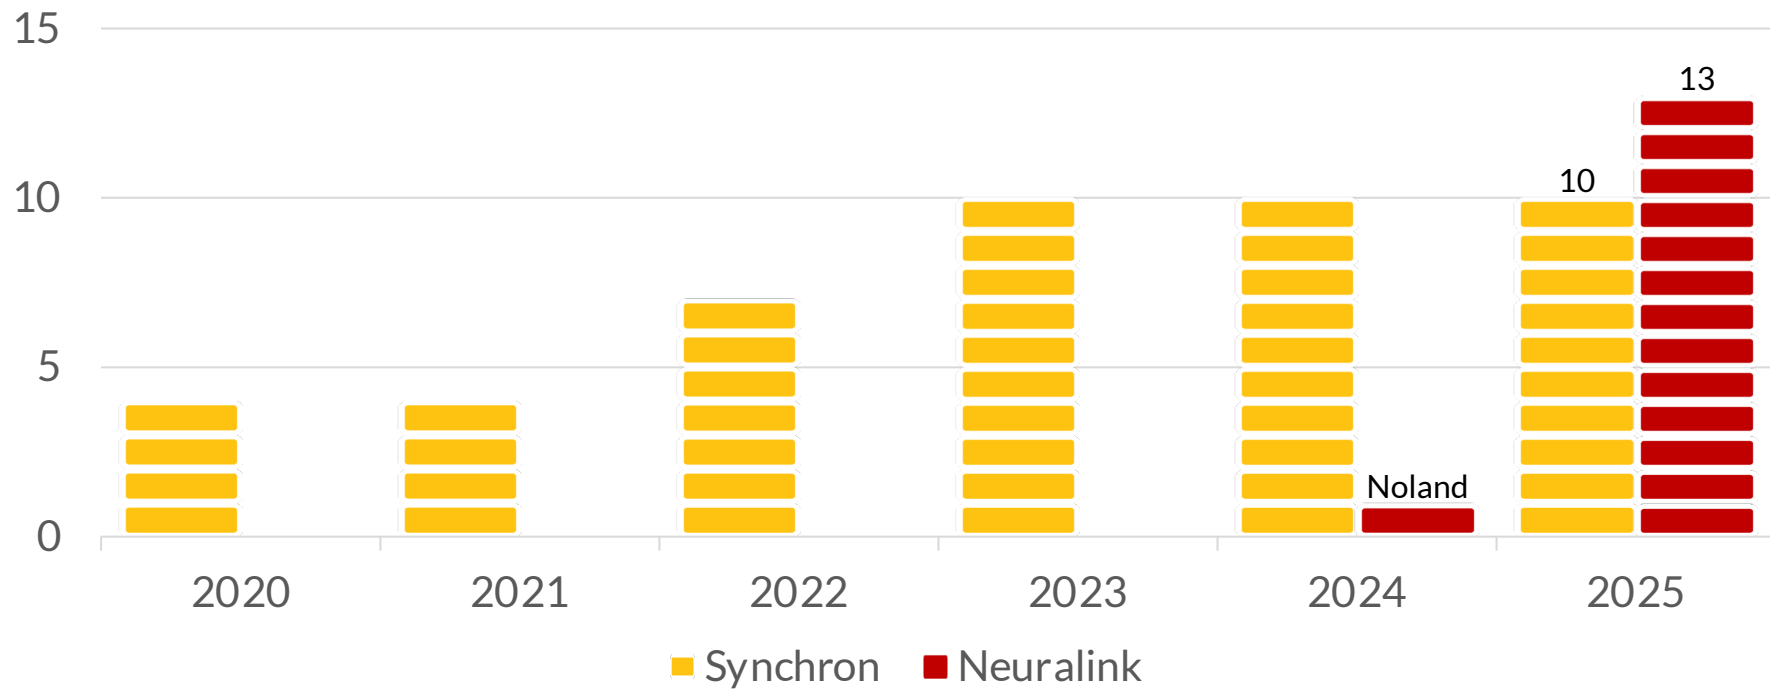

BRAIN-MACHINE INTERFACE PATIENTS 2020–2025