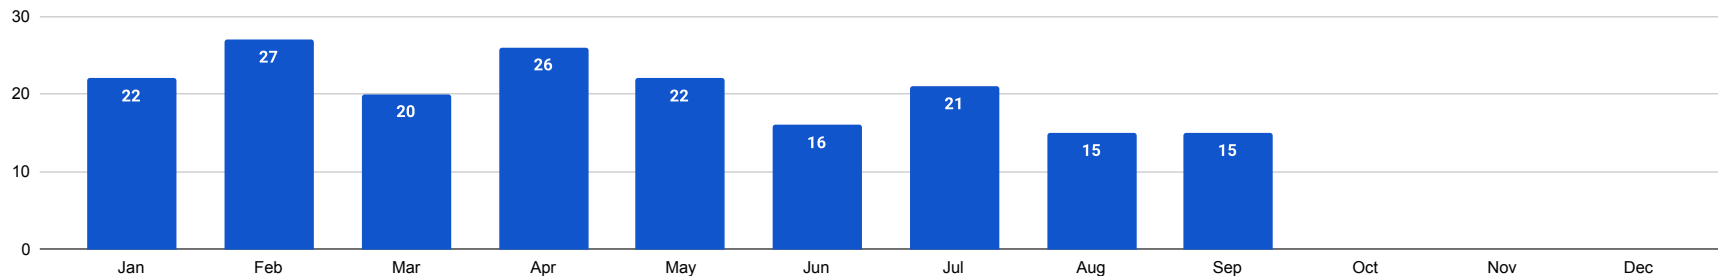

LLMs RELEASED PER MONTH (2024)

New major models released per month

LifeArchitect.ai/models (data from LifeArchitect.ai/models-table)

New derivative models released per month/hour

LifeArchitect.ai/models (data from Hugging Face)