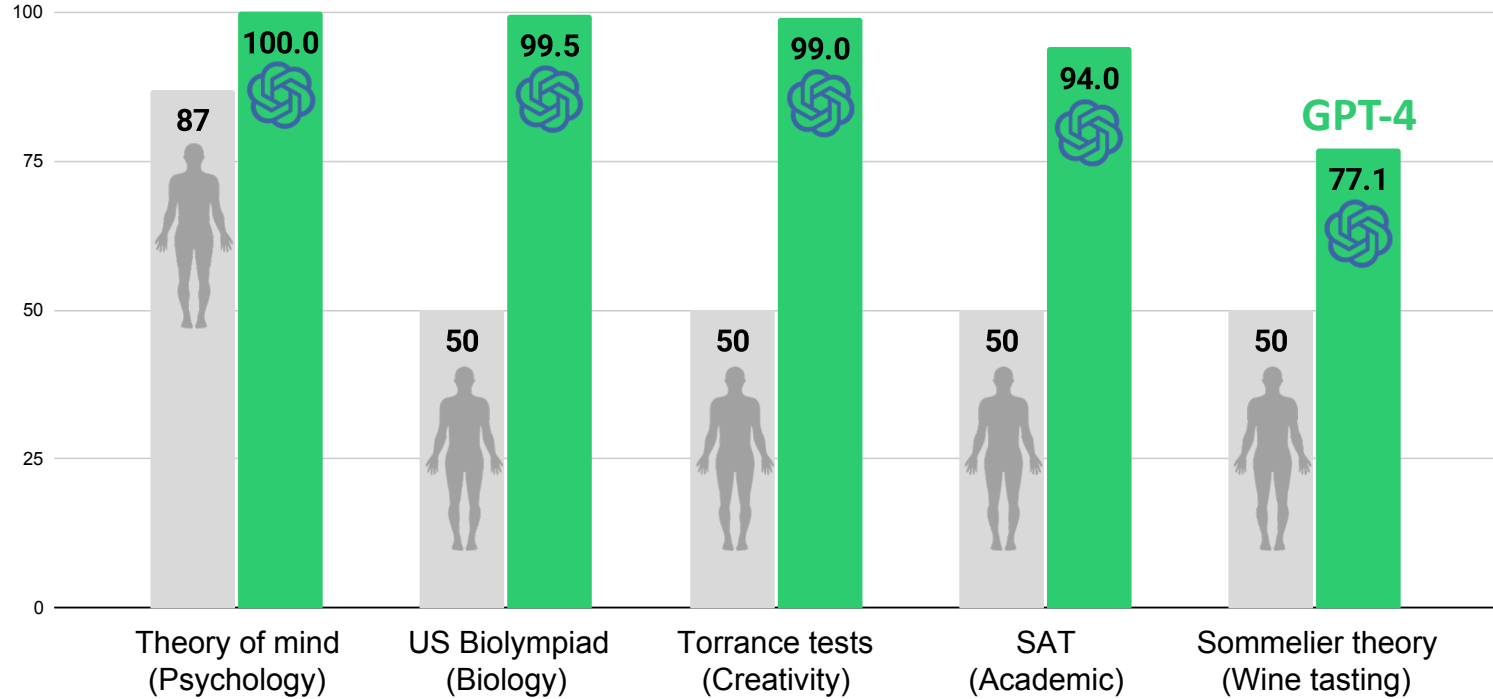

GPT-4 VS HUMAN TESTS - SIMPLE (SEP/2023)