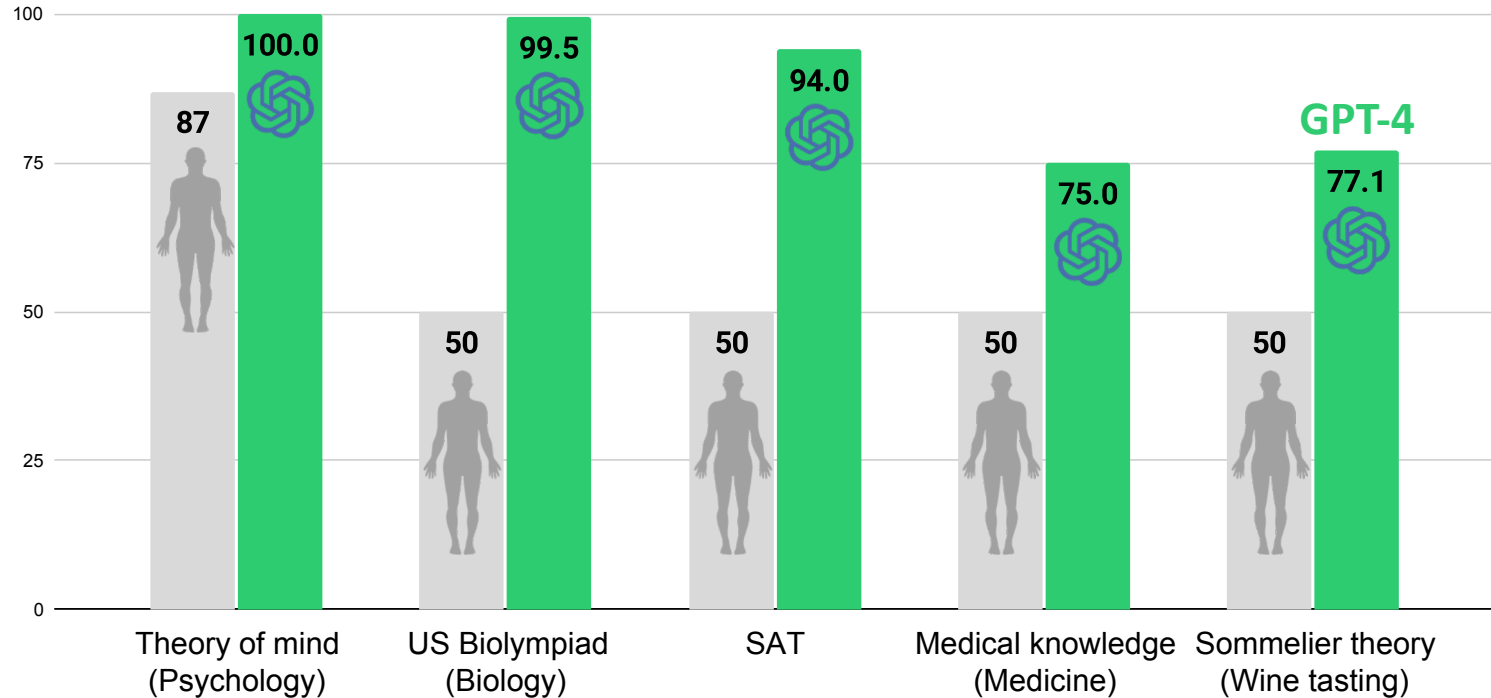

GPT-4 VS HUMAN TESTS - SIMPLE (MAY/2023)