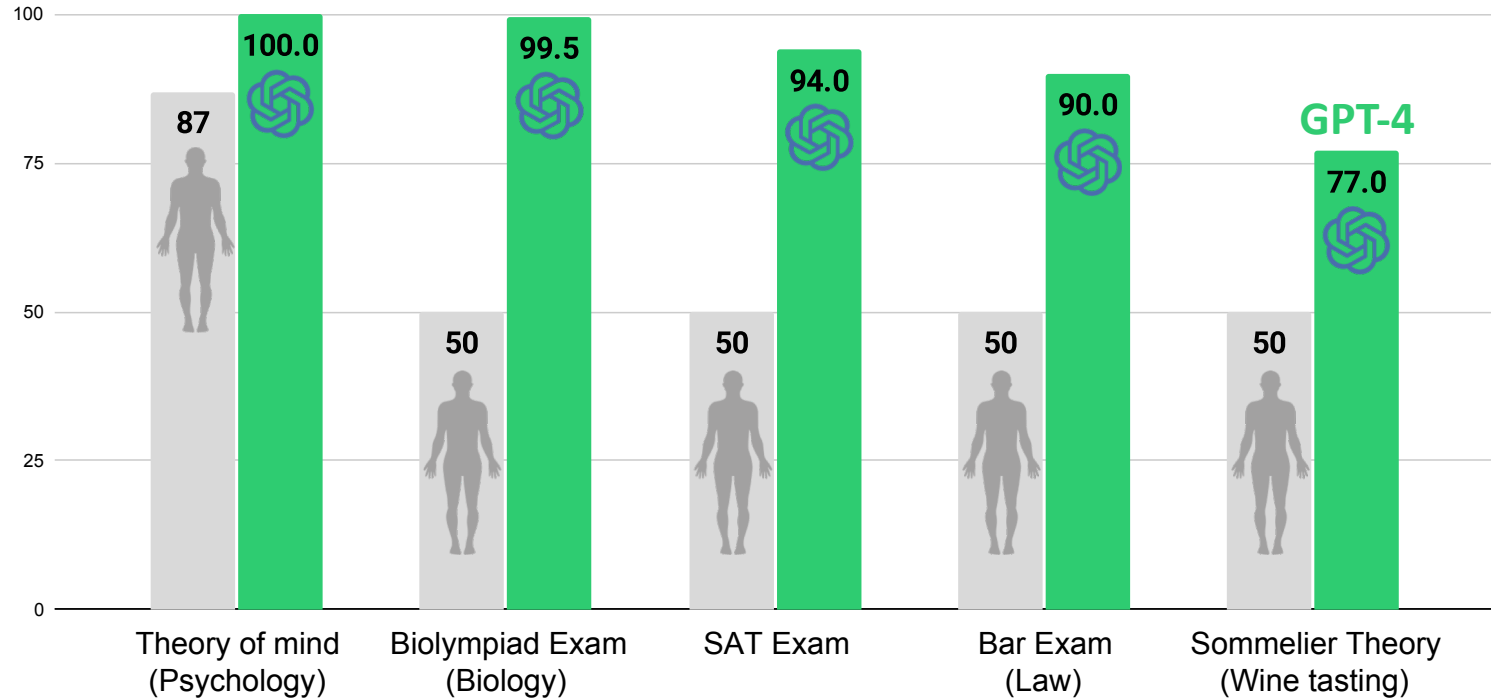

GPT-4 VS HUMAN TESTS - SIMPLE (MAY/2023)