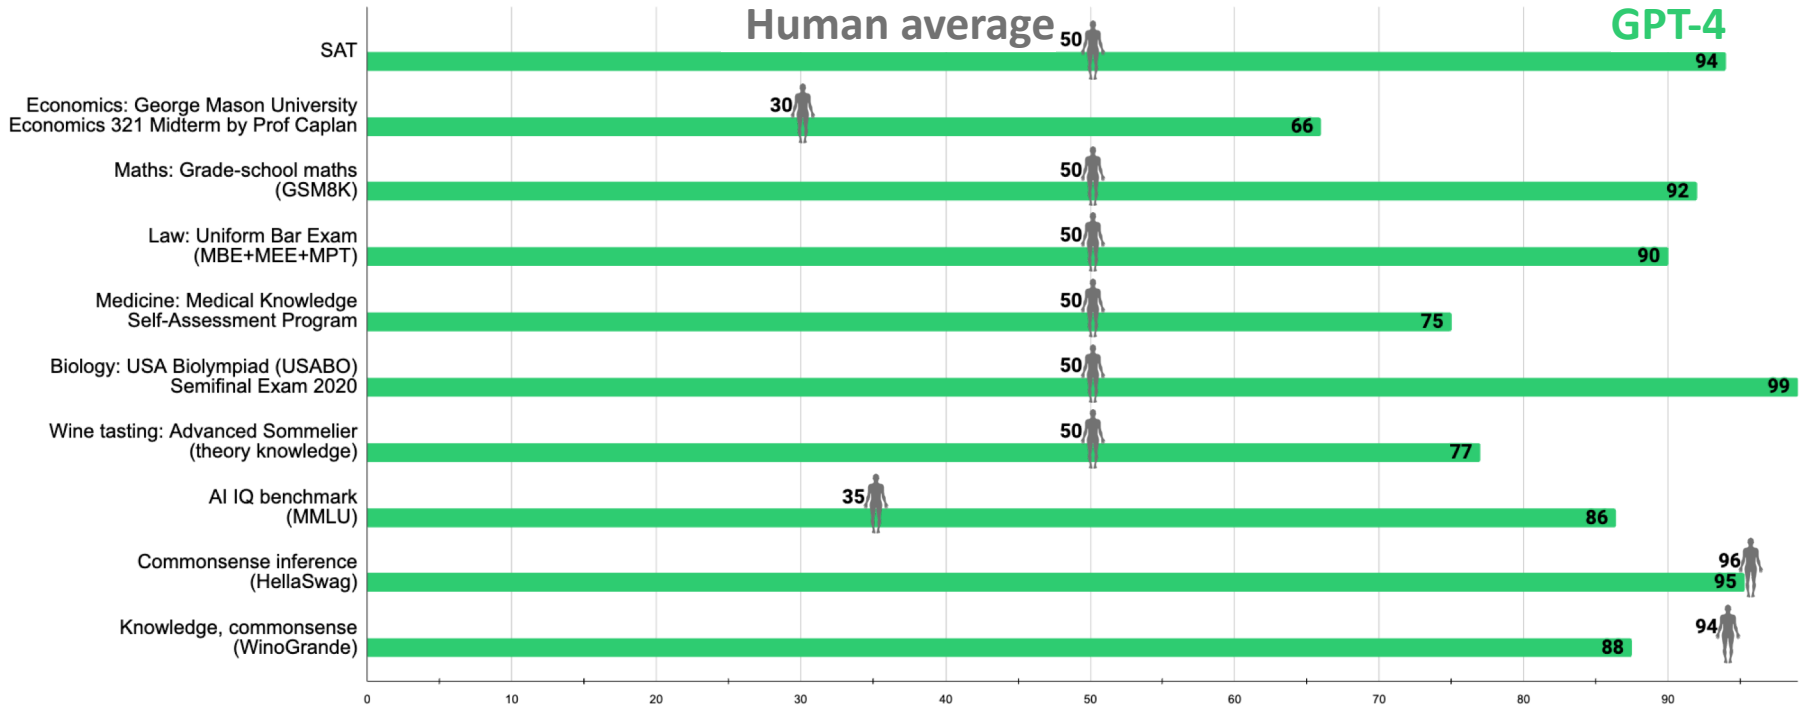

GPT-4 VS HUMAN TESTS (MAR/2023)