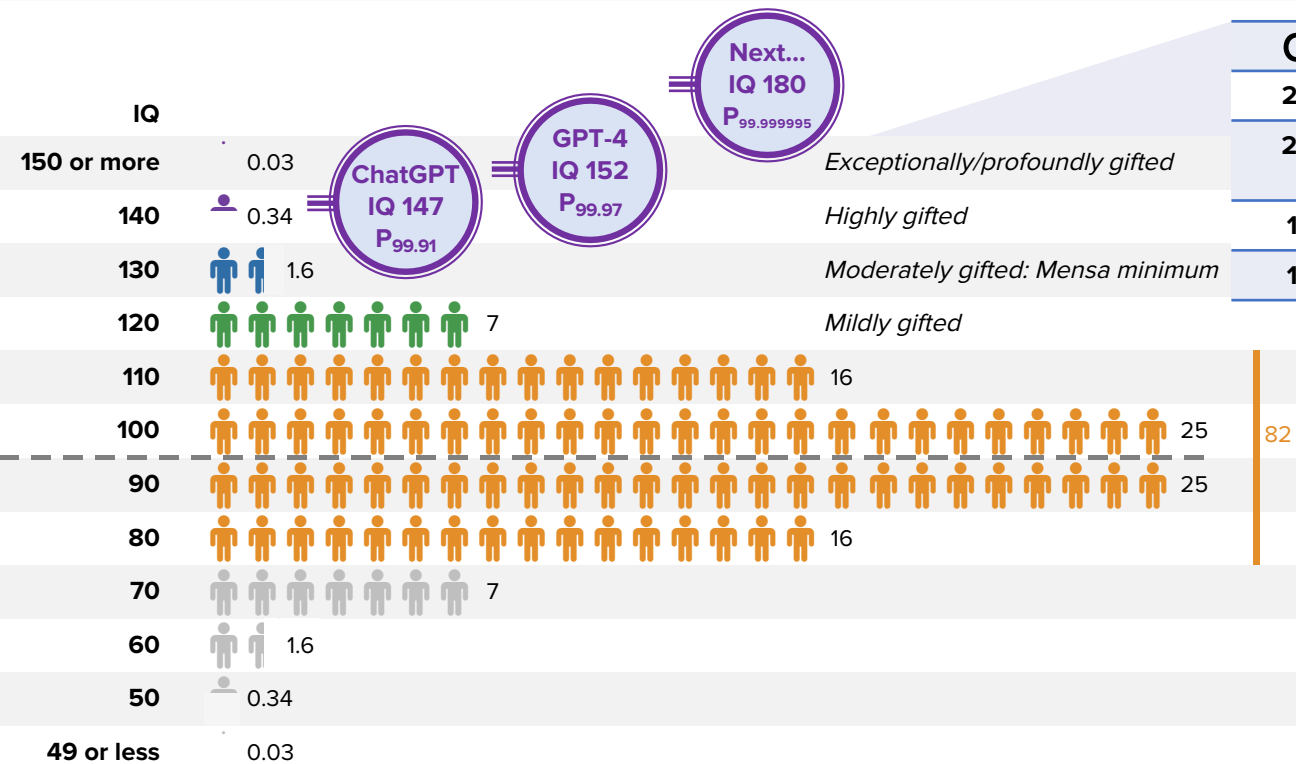

AI IQ CHART - SIMPLE (AUG/2023)

∞ Superintelligence

250+ William James Sidis (IQ 250)

200+ Terence Tao (IQ 220)
Christopher Otway (IQ 200)

180+ Hollingworth study: 15 people found

160+ Gross study: 40 people found

Sources:

ChatGPT: <https://davidrozado.substack.com/p/what-is-the-iq-of-chatgpt>
 GPT-4: <https://twitter.com/DavidRozado/status/1635727249856159745>
 Gross study: *Exceptionally Gifted Children*.
 Hollingworth study: <https://lifearchitct.ai/180>
 Otway and Tao (pseudonym Adrian Seng) scores are from *Exceptionally Gifted Children* by Miraca Gross, <https://files.eric.ed.gov/fulltext/EJ746290.pdf>;
 1988: Christopher Otway: IQ 200 on SB-LM & WAIS-R; SAT=1290/P87 @11yo
 1981: Terence Tao: IQ 220 on SB-LM, ratio IQ extrapolated 6yo→14yo; SAT-M=760/P99 @8yo
 1941: William James Sidis: IQ 250-300 on unreleased test (b. 1898); Harvard @11yo. Scores from *Psychology For The Millions* by Abraham Paul Sperling, https://archive.org/stream/psychologyforthe032777mbp/psychologyforthe032777mbp_djvu.txt

Alan D. Thompson. August 2023, original IQ chart from 2015.
<https://lifearchitct.ai/iq-testing-ai/>