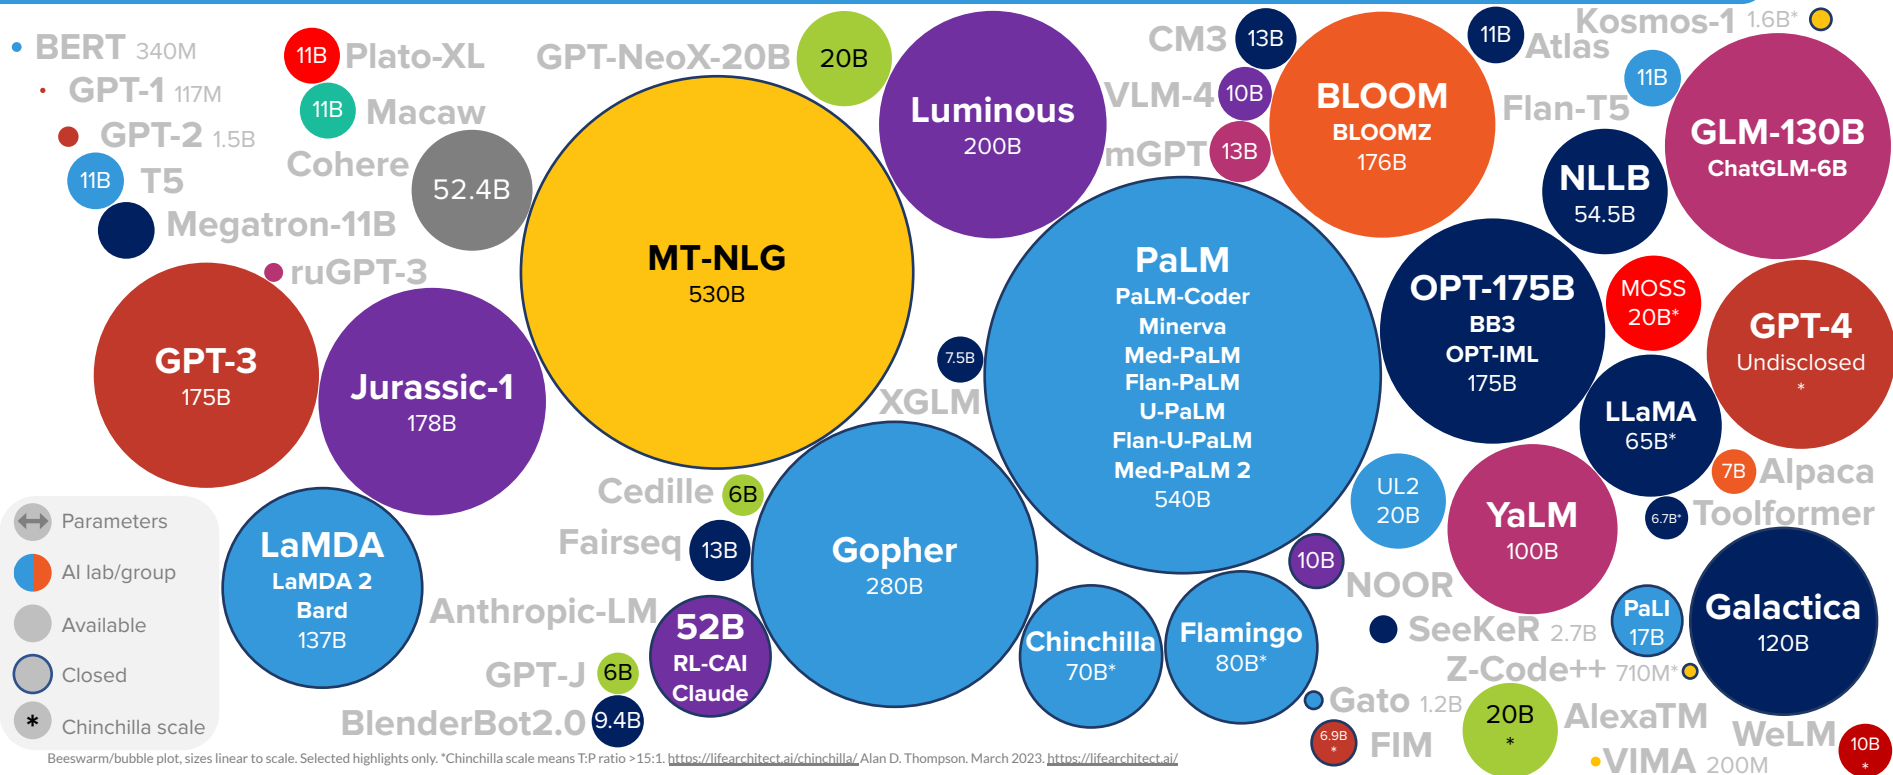

LANGUAGE MODEL SIZES TO MAR/2023