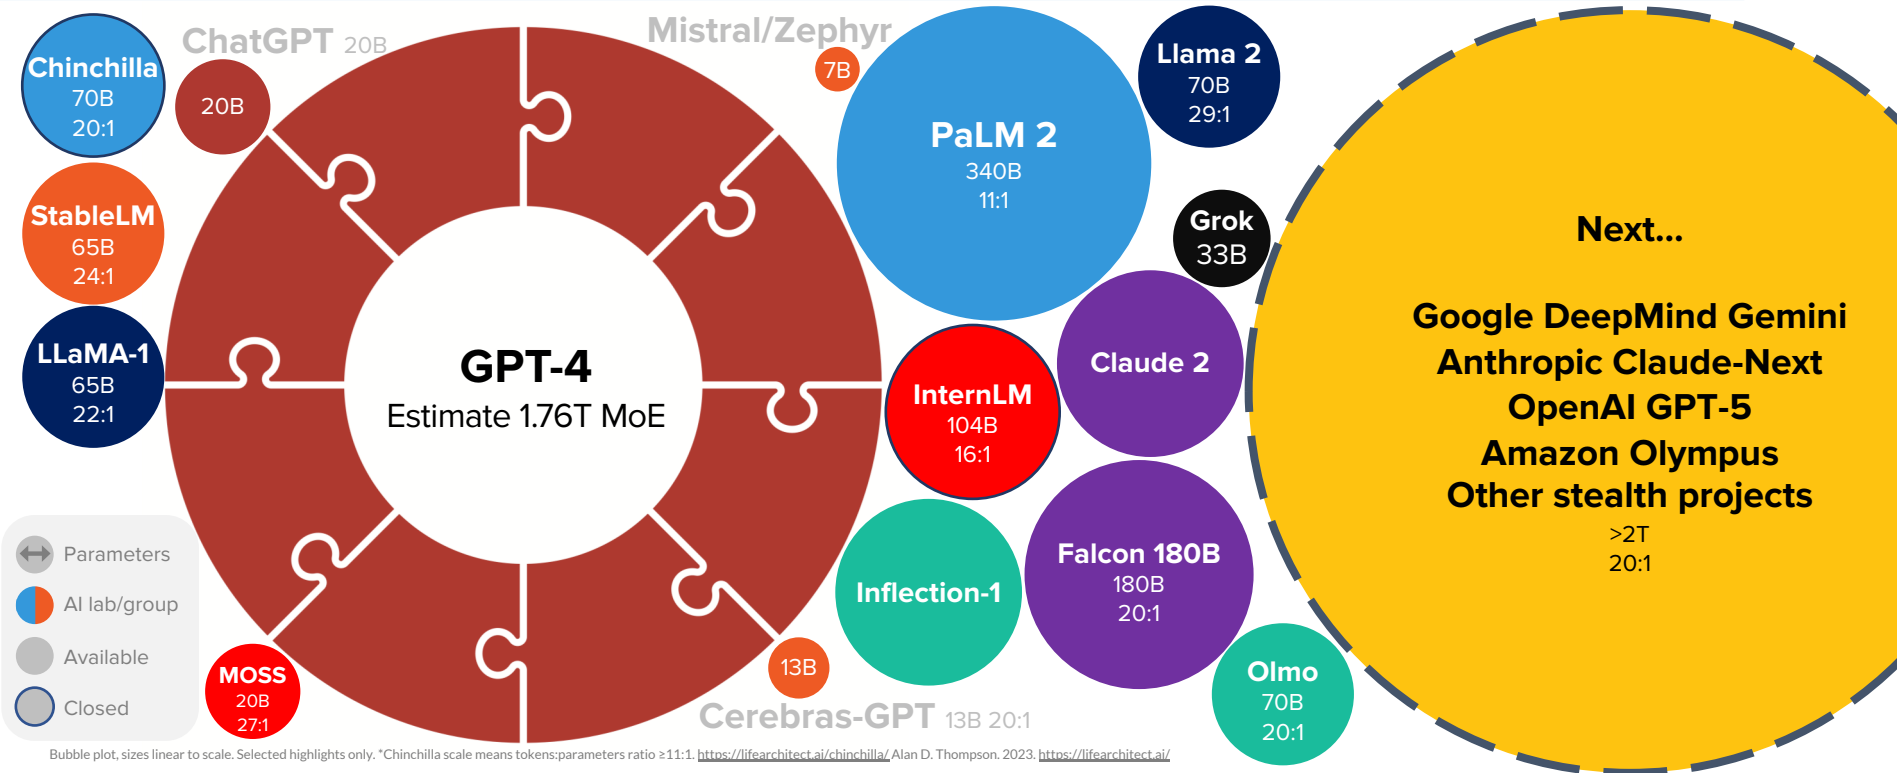

2023-2024 OPTIMAL LANGUAGE MODELS

NOV/
2023