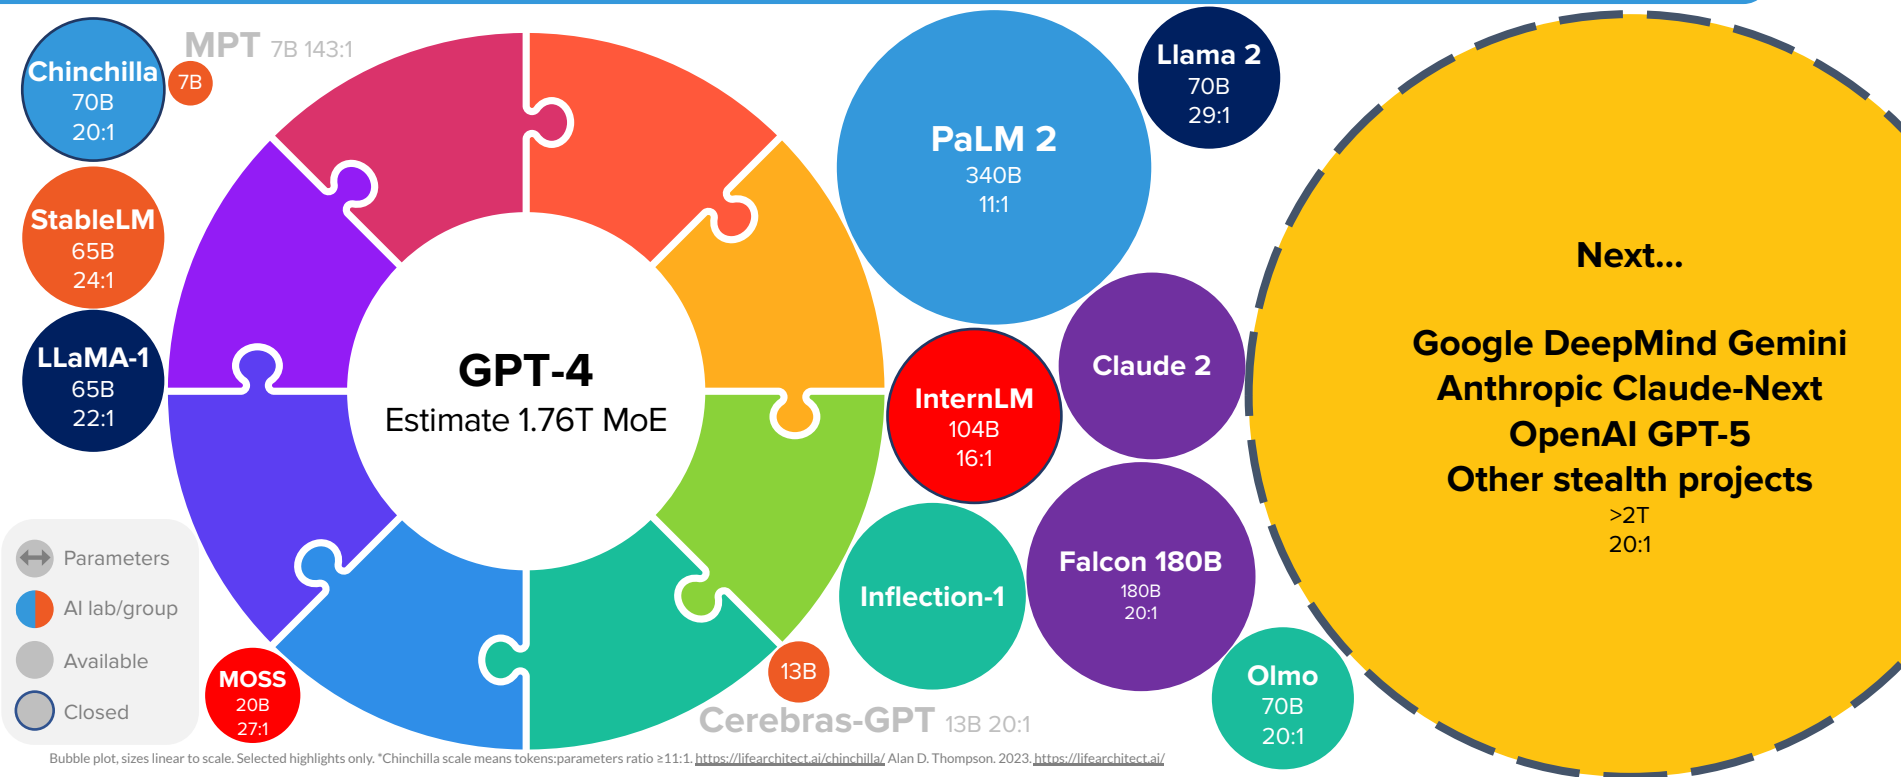

2023-2024 OPTIMAL LANGUAGE MODELS

SEP/
2023