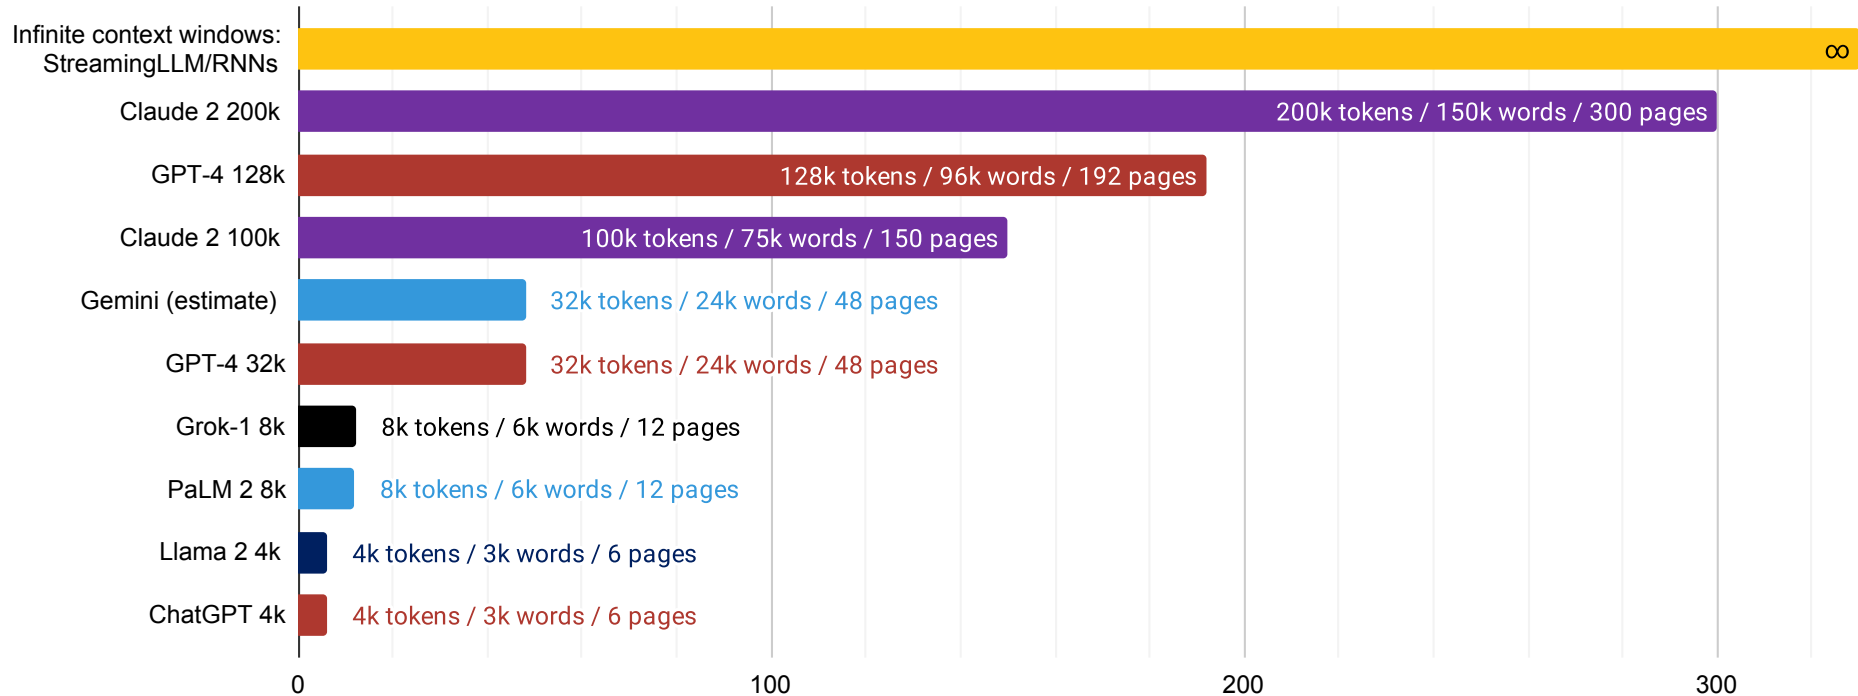

# 2023 CONTEXT WINDOWS (MAX IN/OUT LENGTH)

Using rounded figures of 1 token = 0.75 words (e.g. 32,000 tokens = 24,000 words), 500 words = 1 page. Alan D. Thompson, November 2023. <https://lifearchitct.ai/models/>