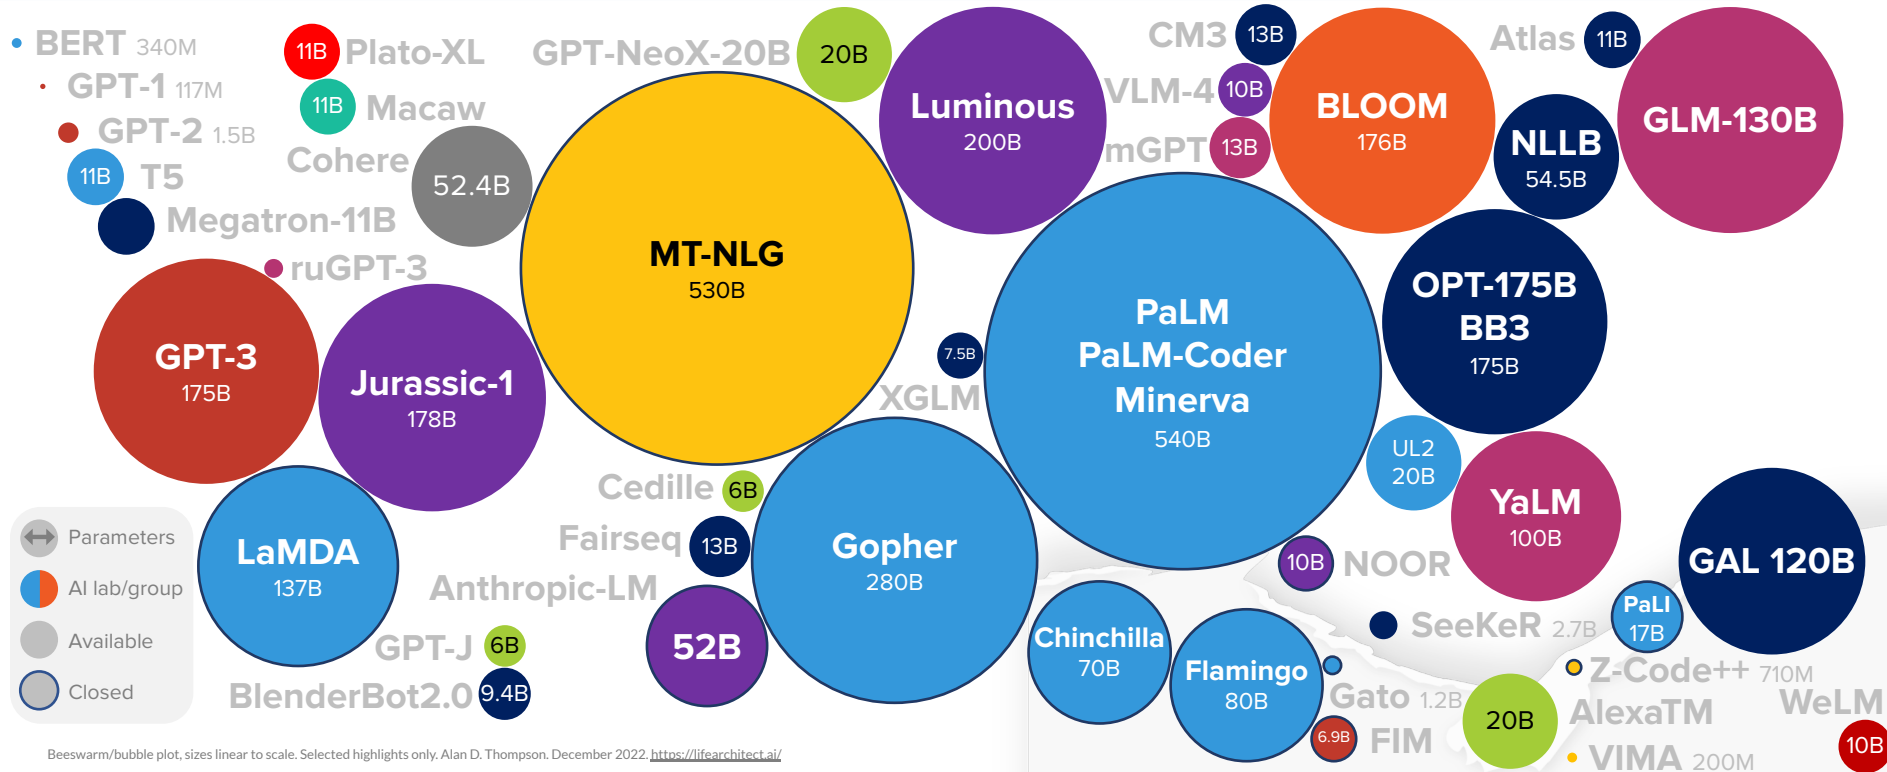

LANGUAGE MODEL SIZES TO DEC/2022