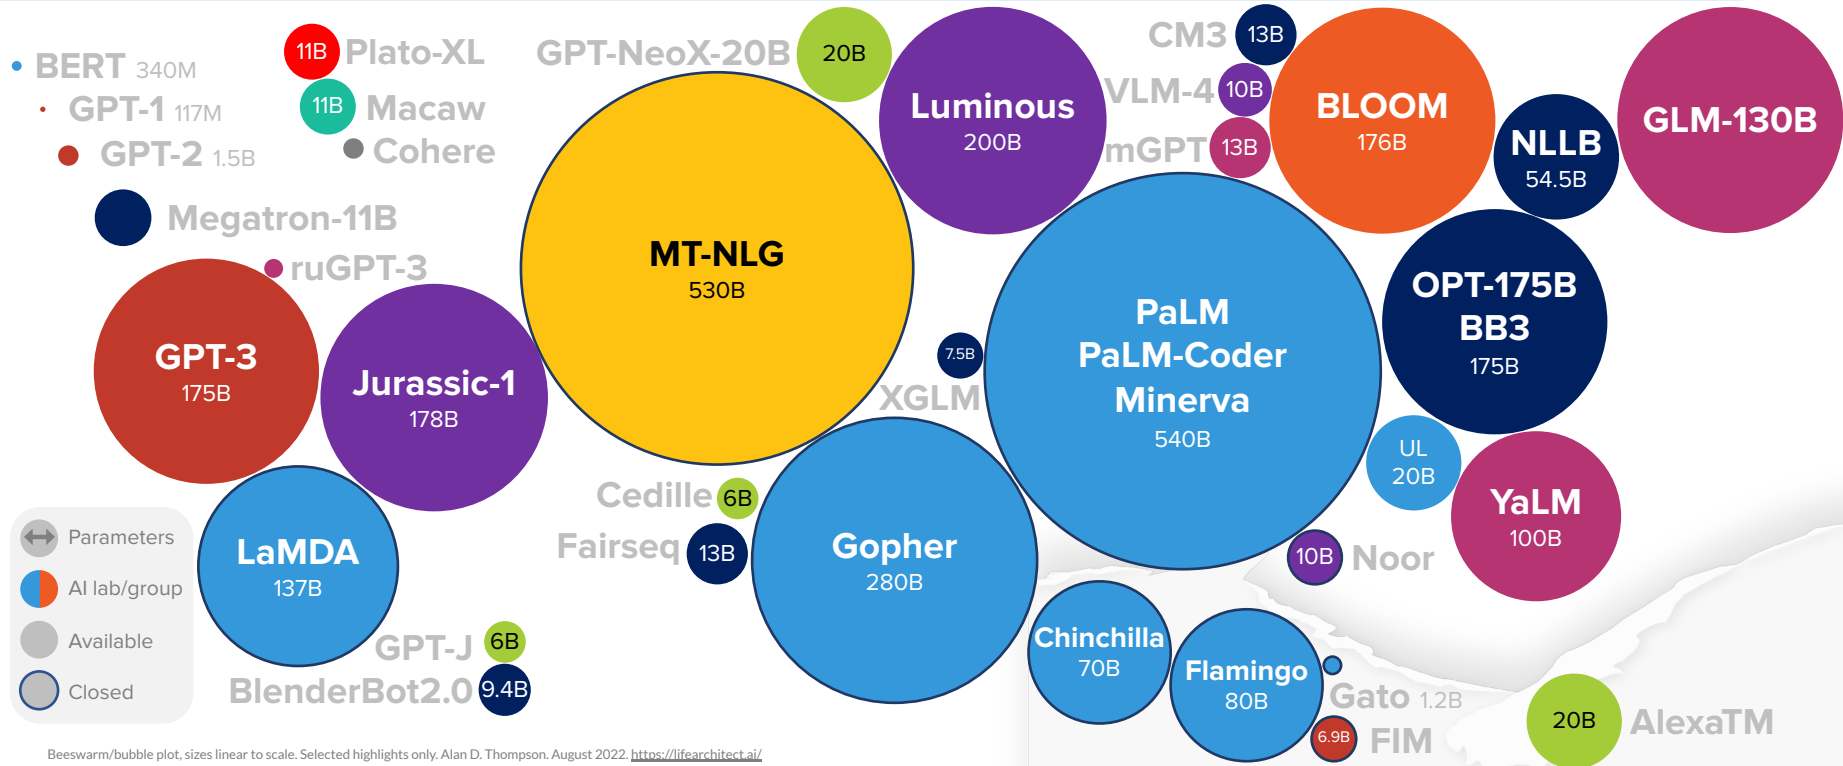

LANGUAGE MODEL SIZES TO AUG/2022