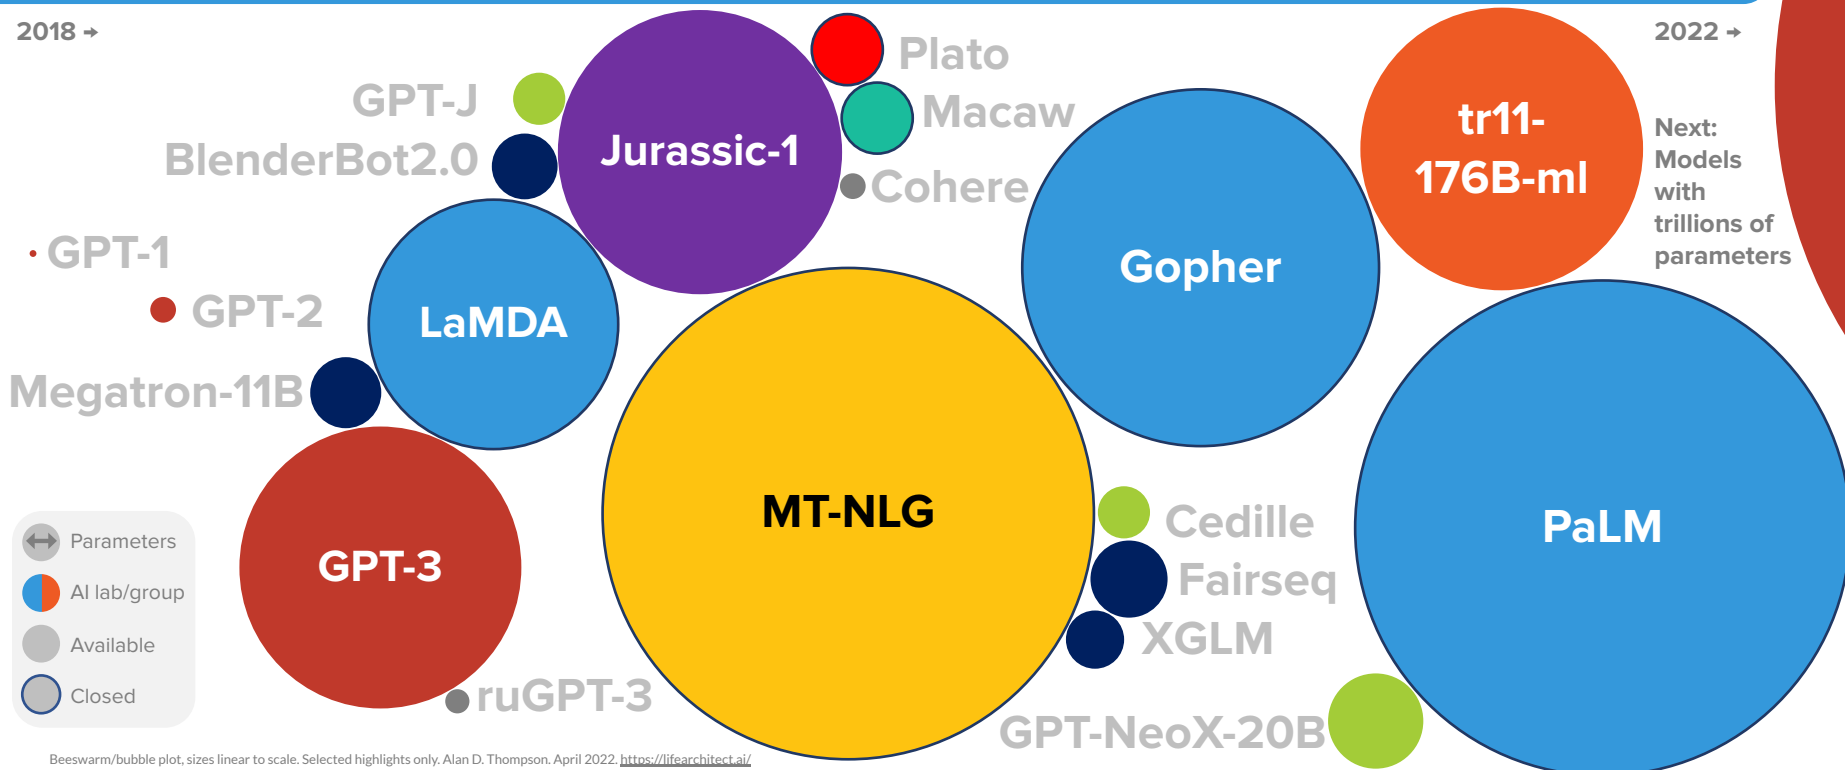

LANGUAGE MODEL SIZES TO APR/2022

OR: WHILE YOU WERE SLEEPING,
AI SIZES WERE EXPLODING

2018 →

2022 →