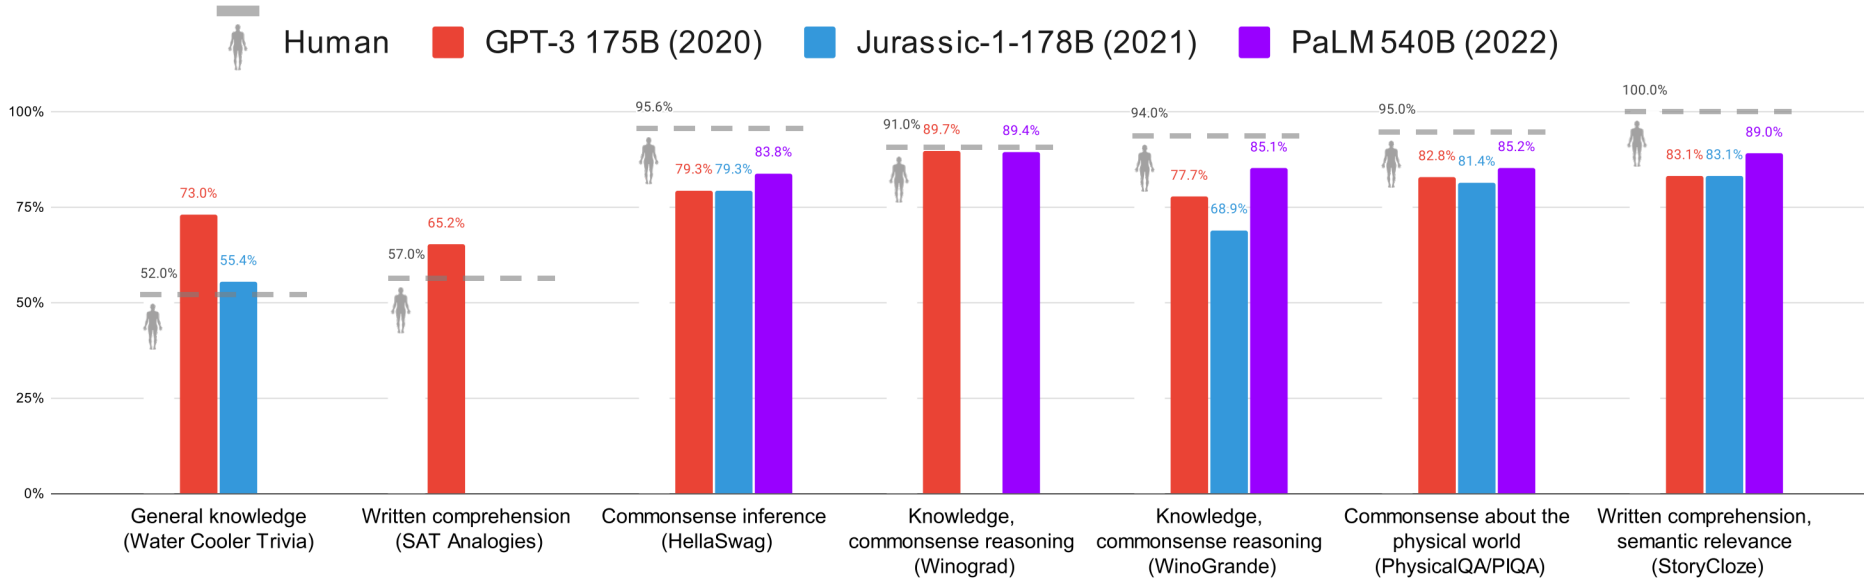

LANGUAGE MODEL TESTS (APR/2022)