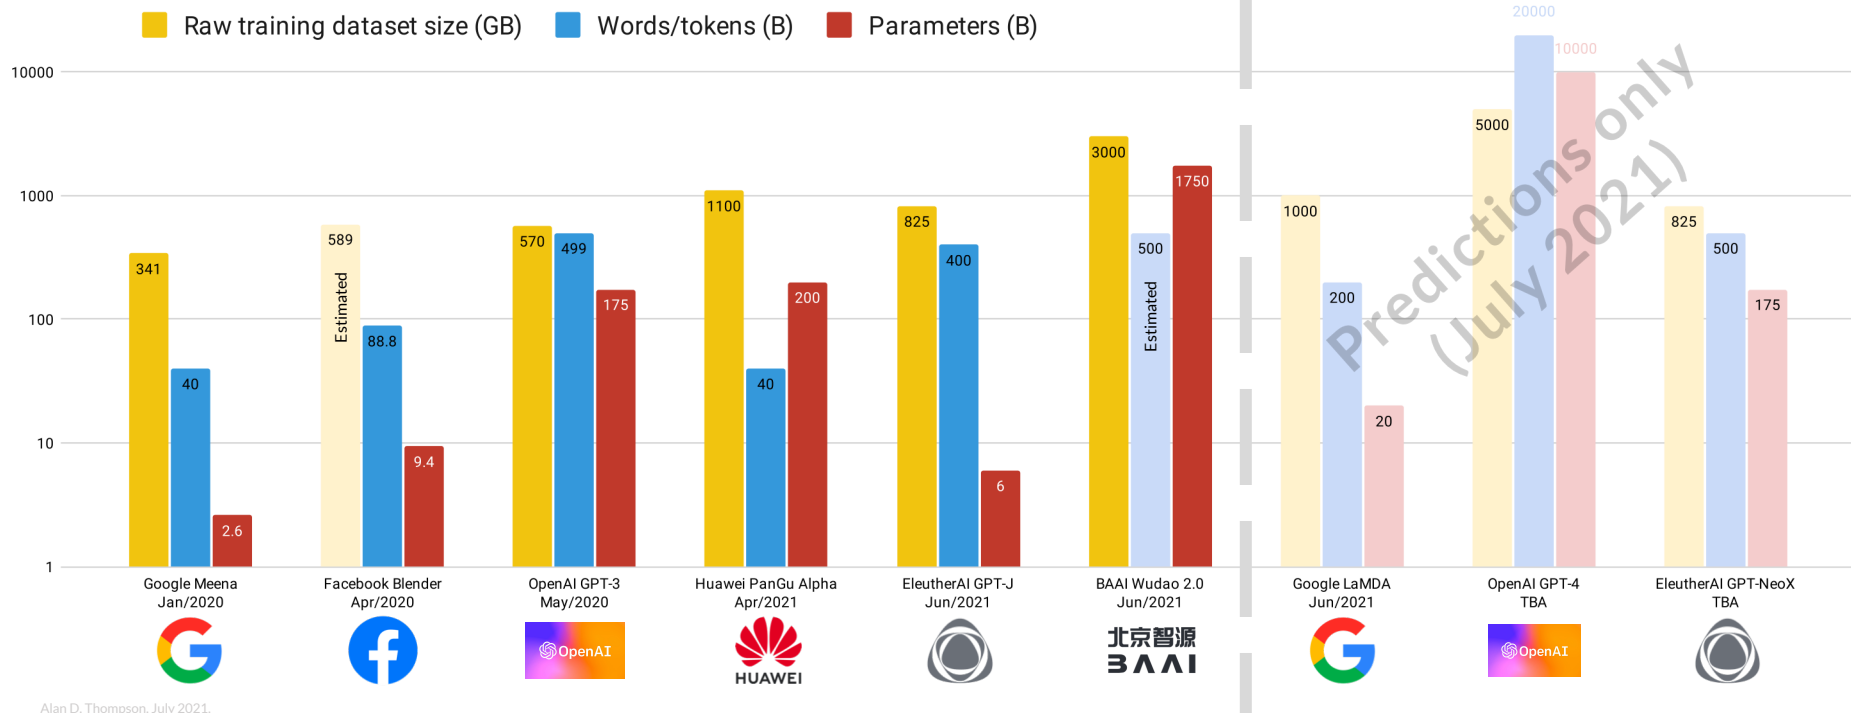

LANGUAGE MODEL SIZES & PREDICTIONS (JUL/2021)